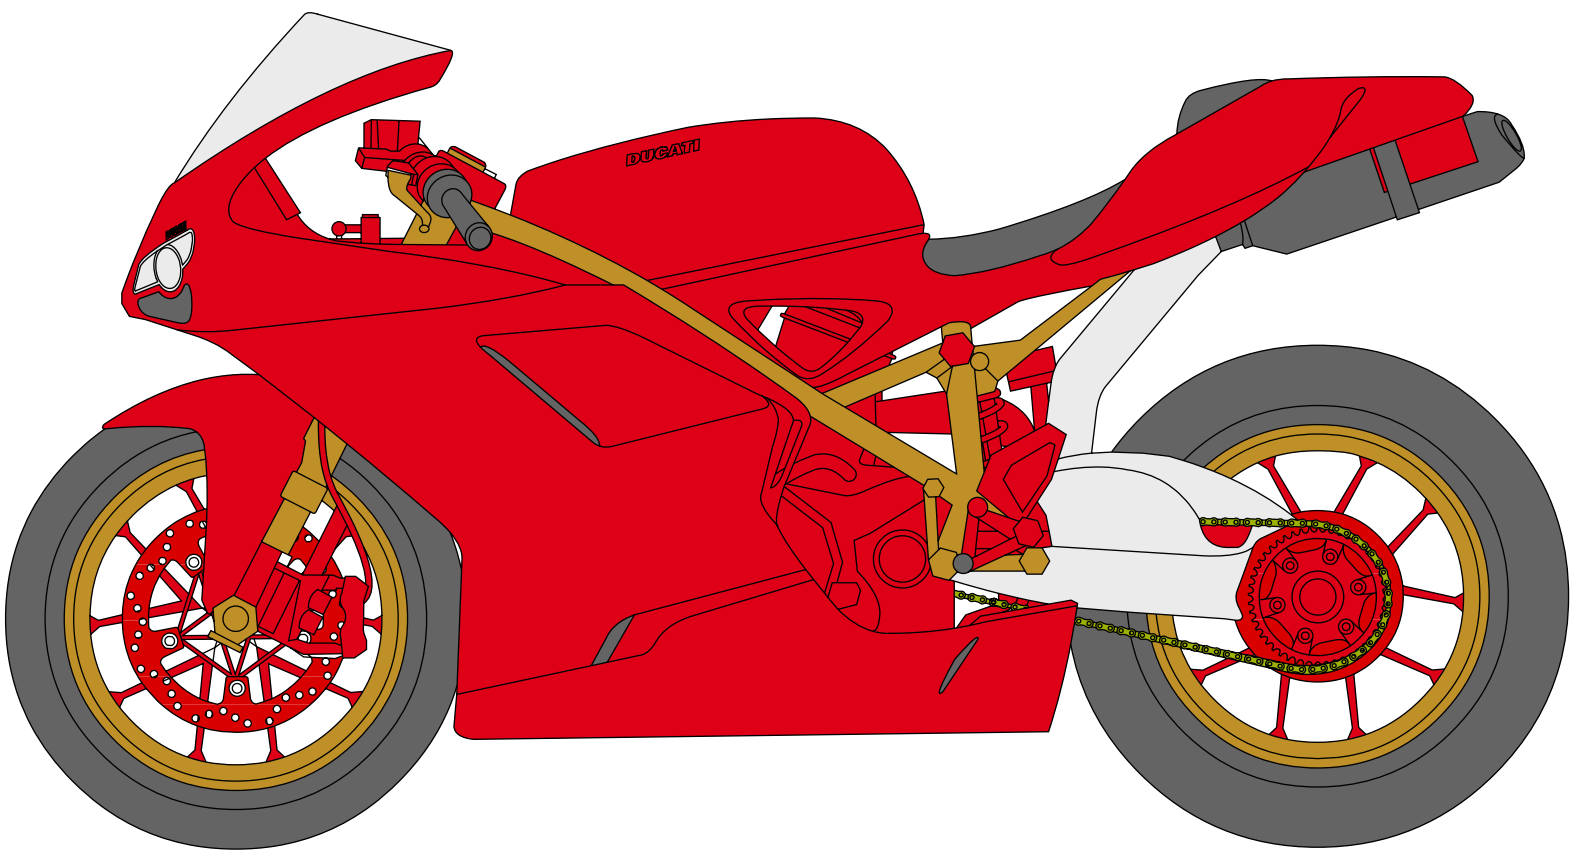

Ducati 1098R (2011)

1430

All measurements in millimeters.

the-blueprints.com