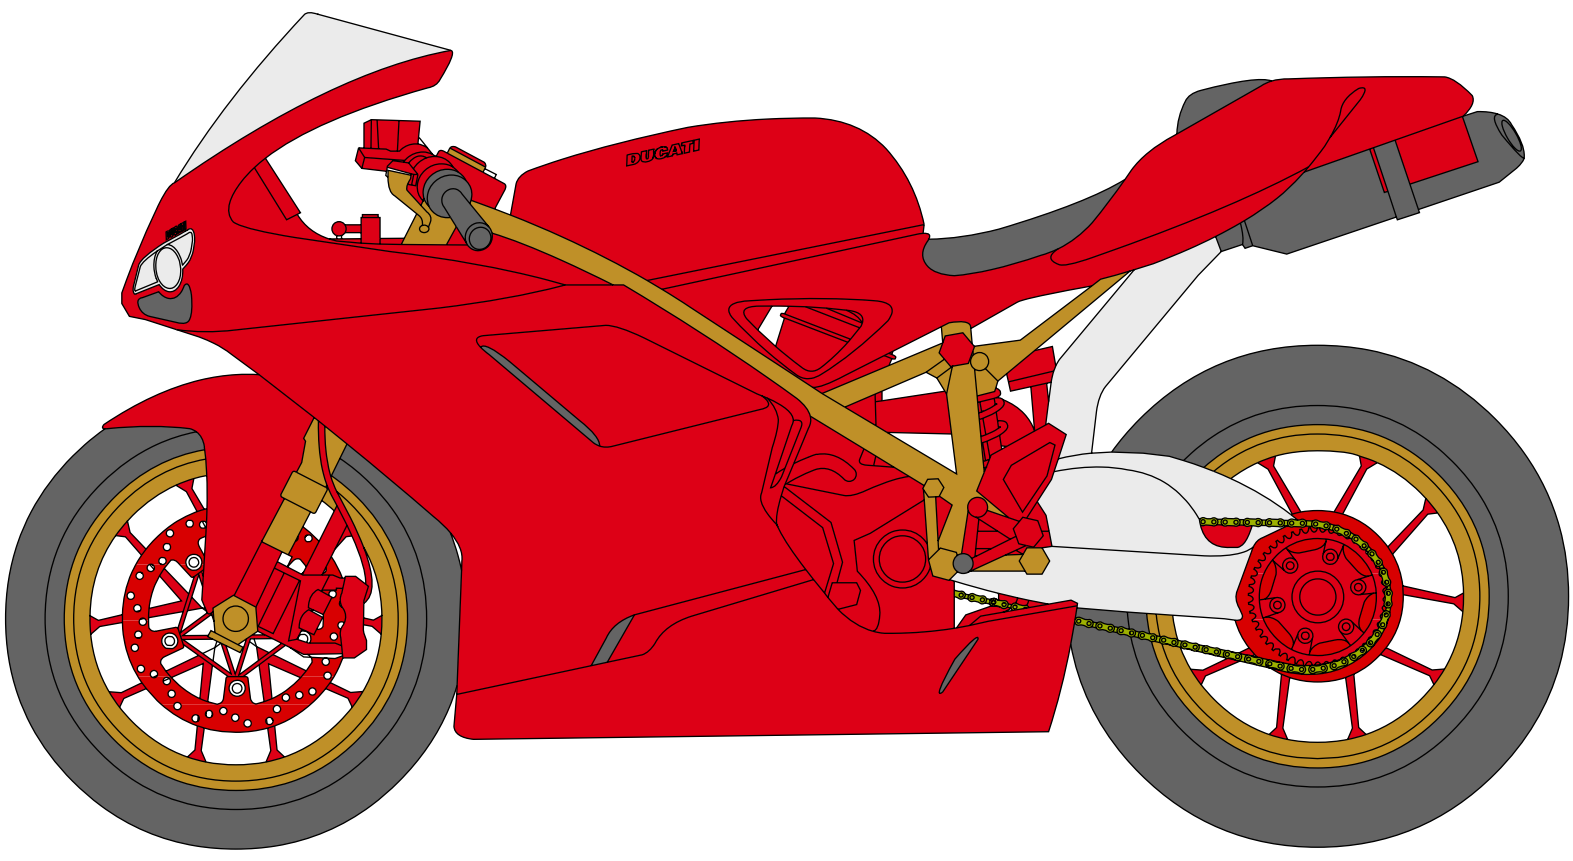

Ducati 1098R (2011)

1430

All measurements in millimeters.

the-blueprints.com