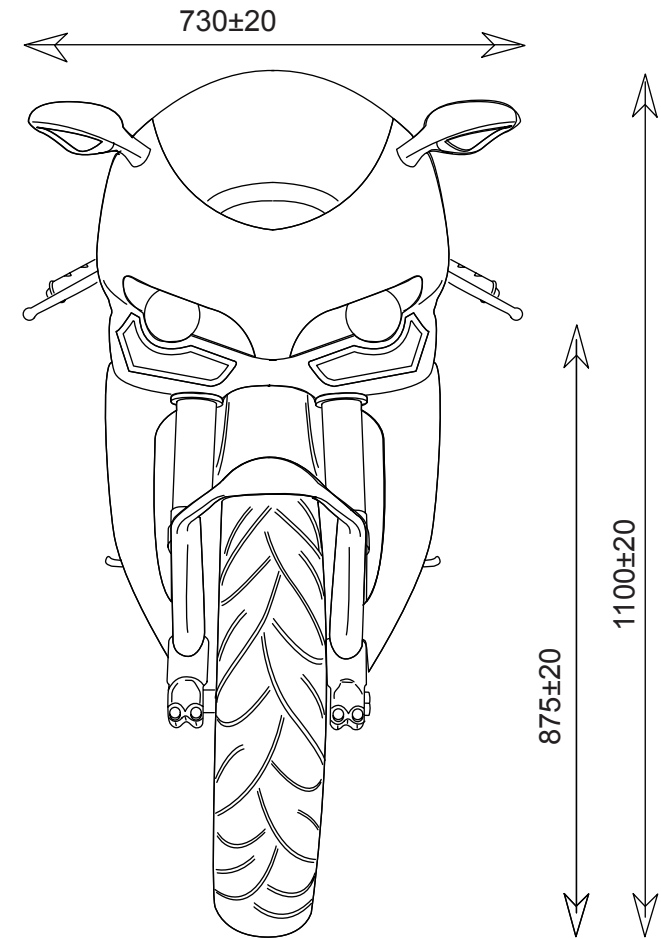

Ducati 1098S

Scale: 1:10

All measurements in millimeters.

the-blueprints.com