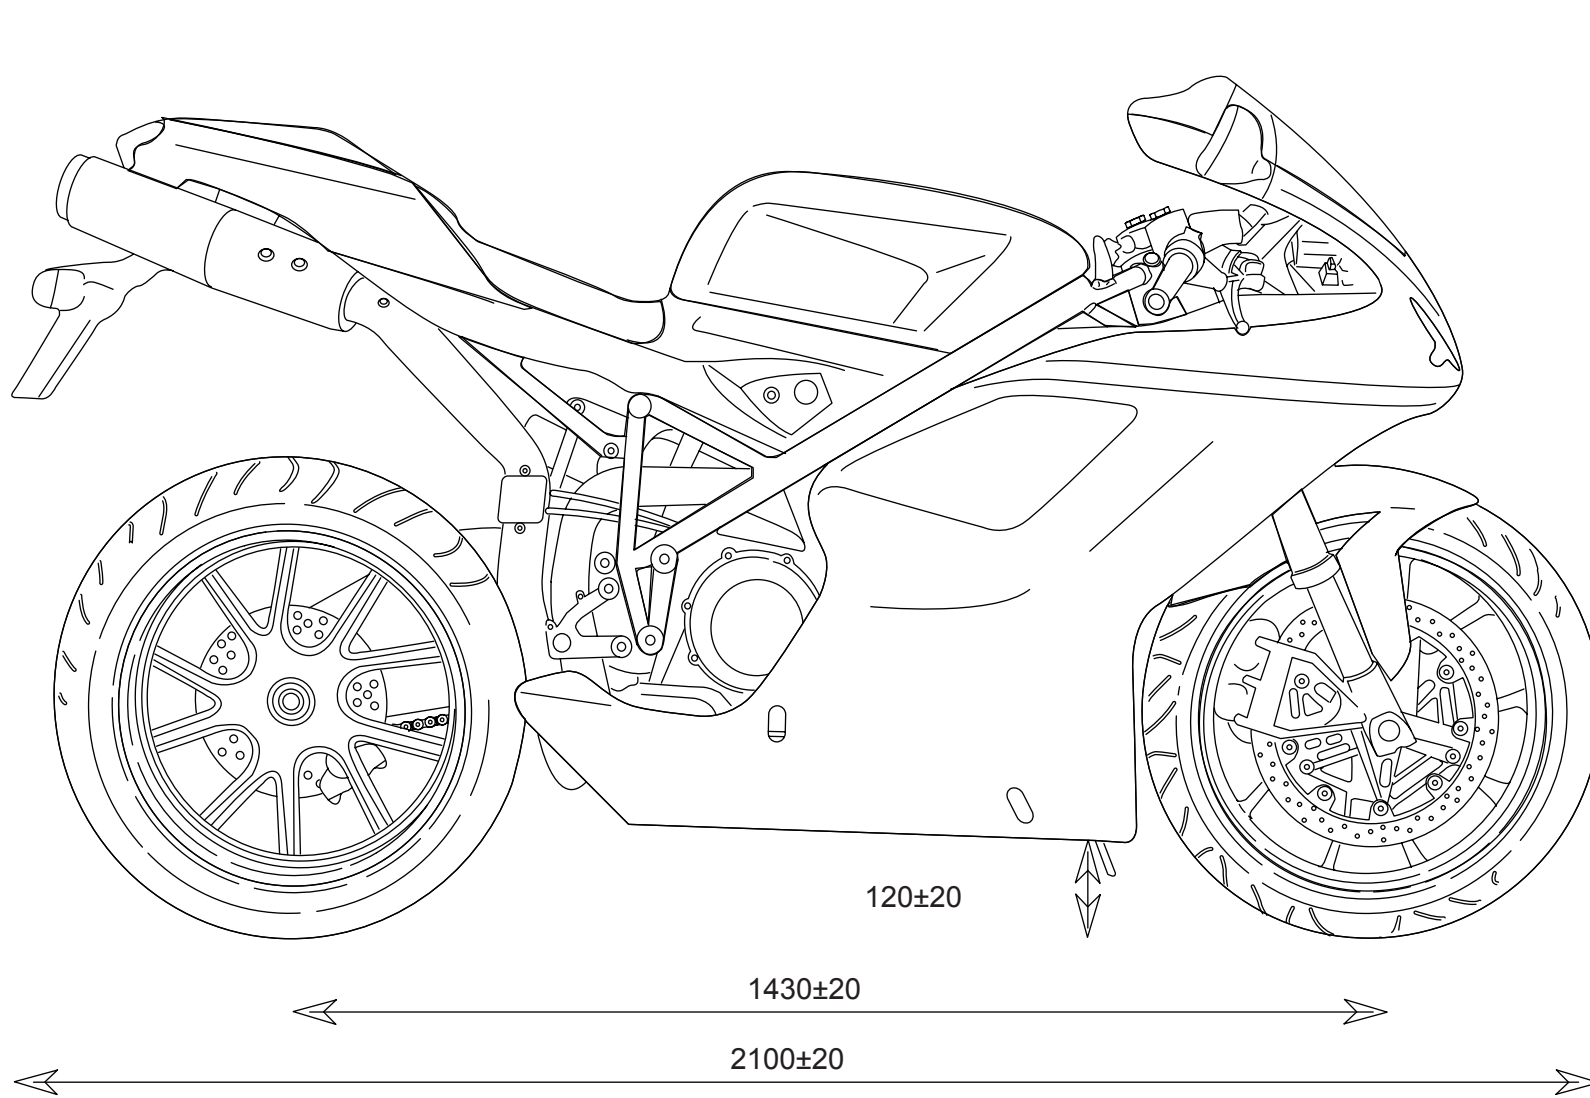

Ducati 1098S

Scale: 1:10

All measurements in millimeters.

the-blueprints.com