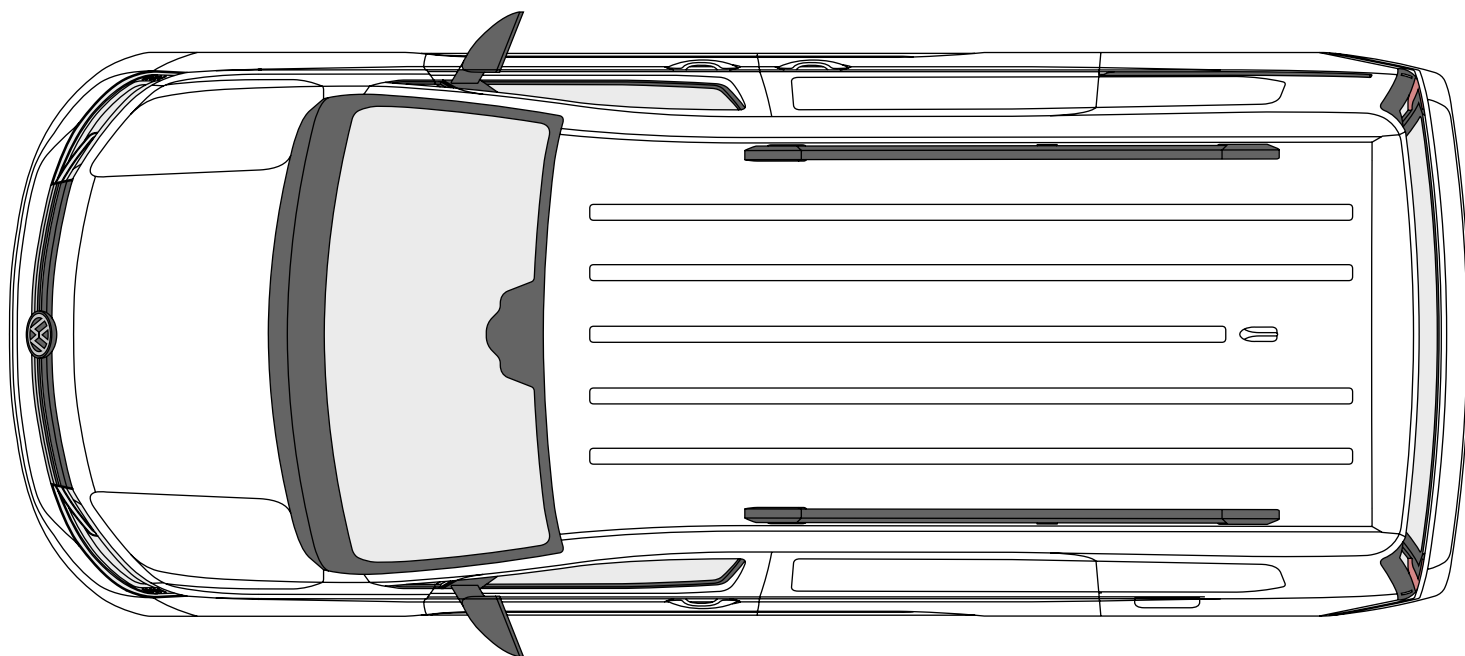

Volkswagen Caddy Maxi (2020)

2970

4850

1797

1855

All measurements in millimeters.

the-blueprints.com