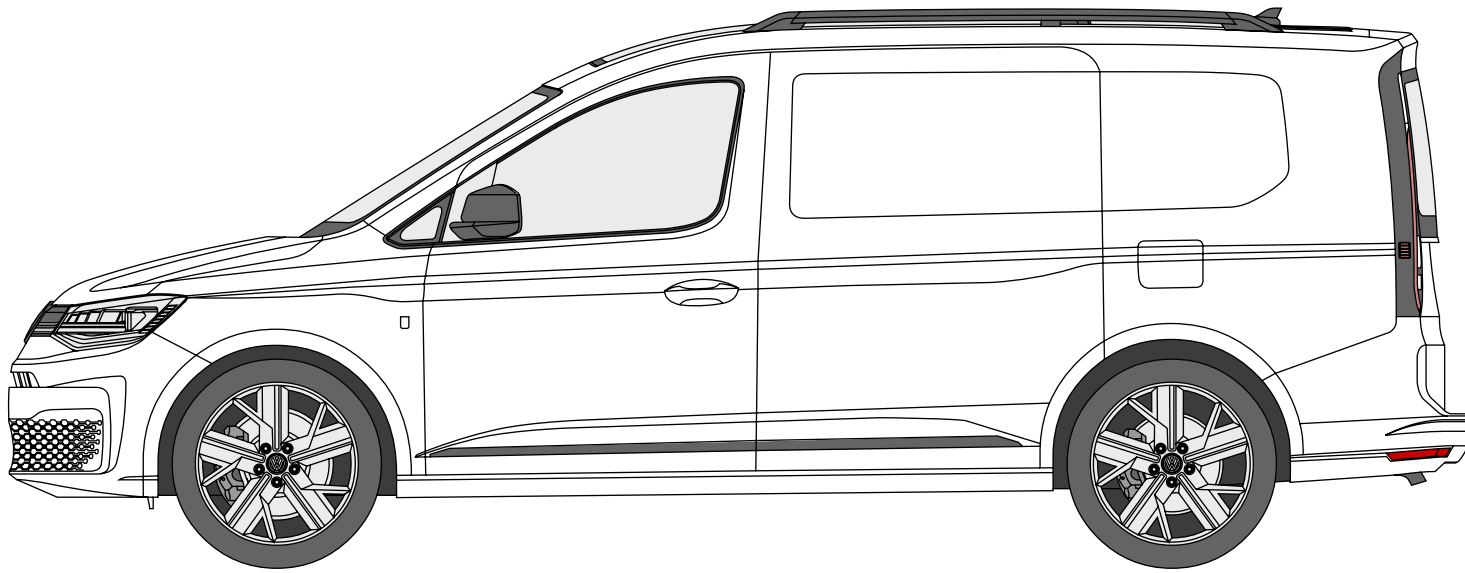

Volkswagen Caddy Maxi (2020)

2970

4850

1797

1855

All measurements in millimeters.

the-blueprints.com