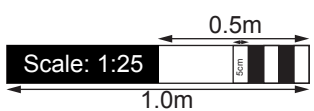

Volkswagen Caddy Maxi (2020)

2970

4850

1797

1855

All measurements in millimeters.

the-blueprints.com