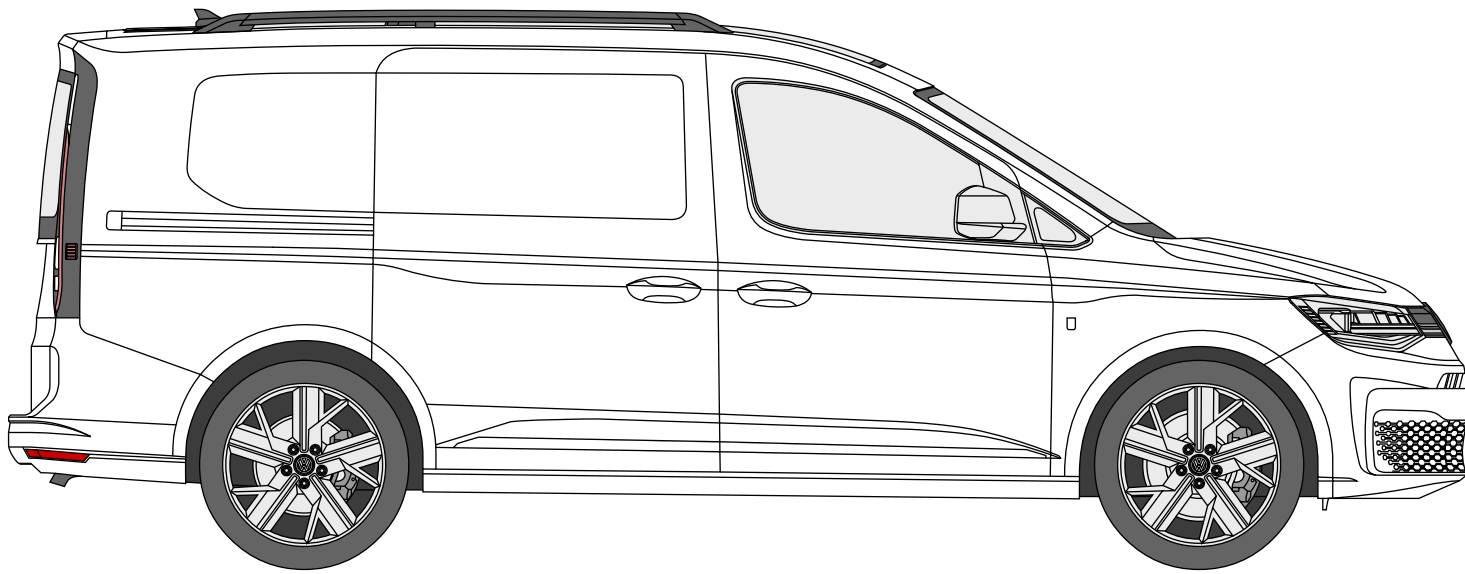

Volkswagen Caddy Maxi (2020)

2970

4850

1797

1855

All measurements in millimeters.

the-blueprints.com